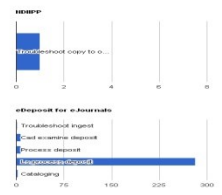

Active Workflows

Updated every 30 minutes