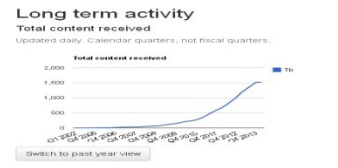

Service Requests

Updated every 5 minutes

Service request type	Processing	Queued
Quality review bag	105	0
Ndpp purge	6	0
Fetch bag	2	2
Local copy bag	1	0
Ndpp ingest	1	0

Recent activity

Updated daily

Event	Last week	Last month
Copy	297	2,374
Delete	263	1,094
Inventory	264	1,337
Bag Update	94	1,327
Bag Received	251	1,324