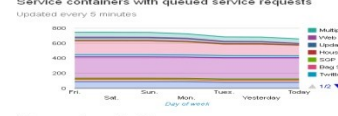

Service Requests

Updated every 5 minutes

Service request type	Processing	Queued
Quality review bag	105	0
Ndpp purge	6	0
Fetch bag	2	2
Local copy bag	1	0
Ndpp ingest	1	0

Recent activity

Updated daily

Event	Last week	Last month
Copy	297	2,374
Delete	263	1,094
Inventory	264	1,337
Bag Update	94	1,327
Bag Received	251	1,324