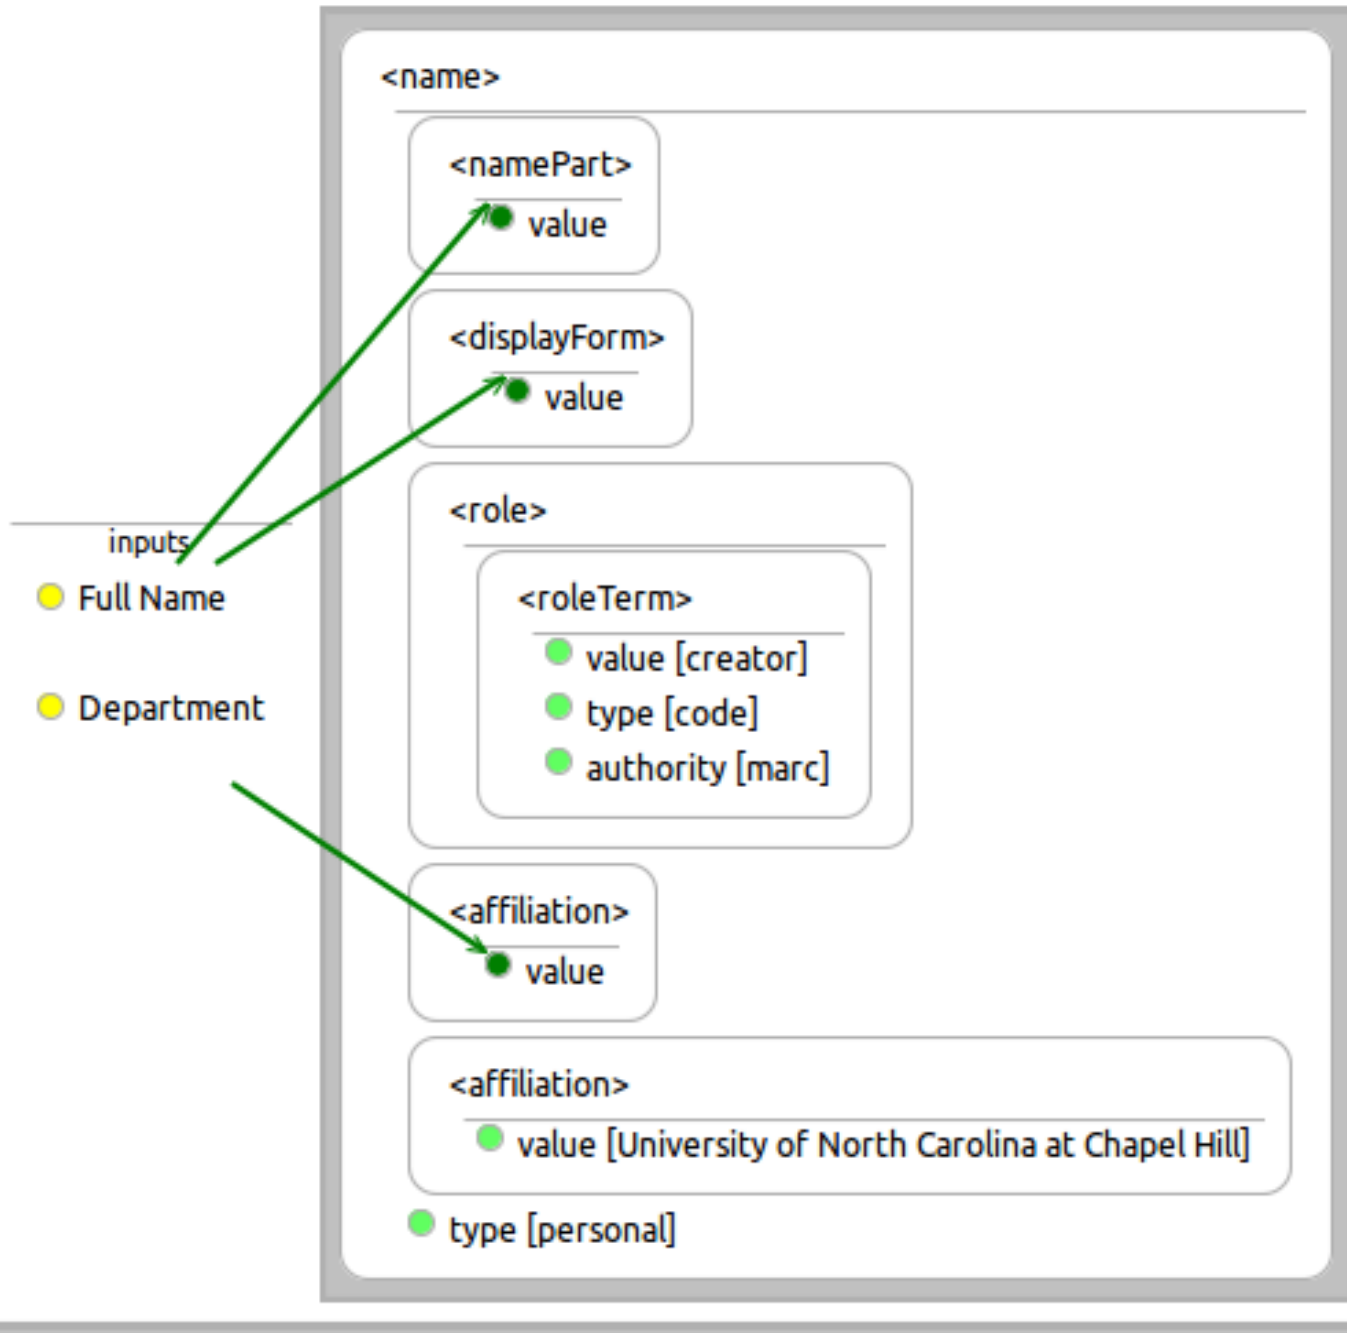

Capture

Arrange

Describe

Export

Primary Author

Data Source

Panopto Metadata.csv

Tab 1: Dept

English

Tab 2: Course#

Tab 3: CourseTitle

English Language and Amer...

Tab 4: LectureTitle

Academic Word List

Tab 5: First Name

Nigel

Title

inputs

● Title

● Subtitle

<titleInfo>

<title>

value

<subTitle>