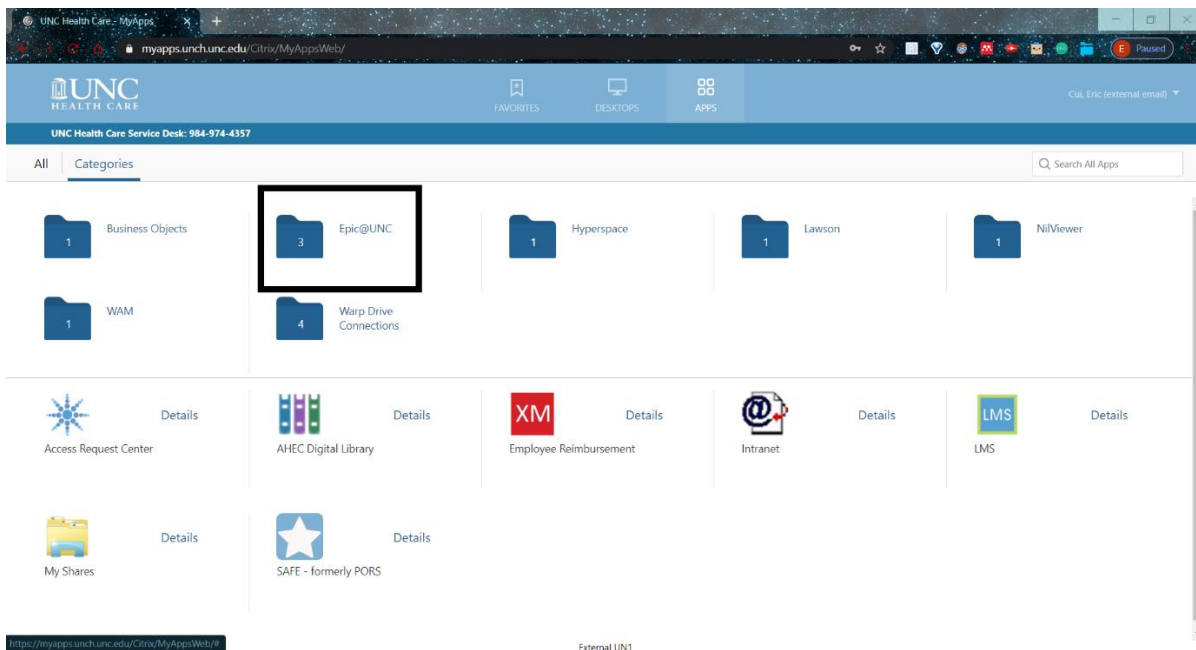

How To Access Epic Playground

1. Go to <https://myapps.unch.unc.edu/>

Figure 1: myapps.unch.unc.edu login screen

2. Type in your username (MYACCESS ID) and password (PASSWORD); Then log in
 - a. Note: If you're off-campus, you will need to use two-factor authentication to log in
3. After you log in, select the Epic@UNC folder from the landing page

Figure 2: Epic@UNC folder on the landing page

4. In the Epic@UNC folder, select the Playground app

External UNI

Figure 3: Playground app within the Epic@UNC folder

5. When you click on the Playground app, your browser will download the epic client
a. If using Chrome, a button will appear in the bottom left. Select this button