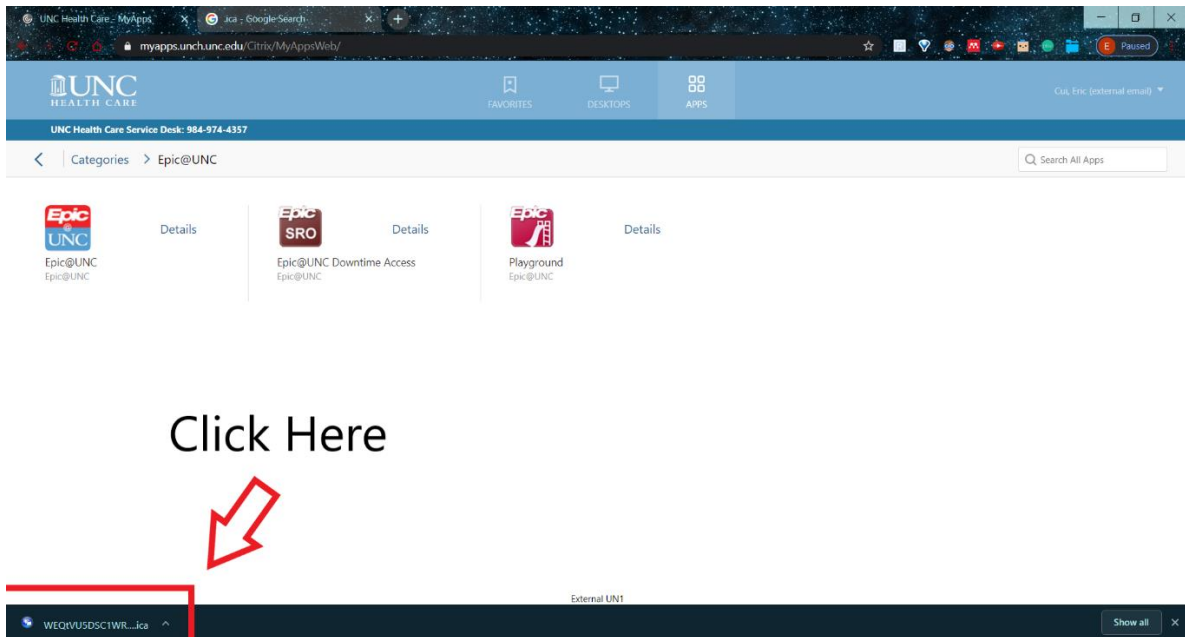

Figure 2: Epic@UNC folder on the landing page

4. In the Epic@UNC folder, select the Playground app

External UNI

Figure 3: Playground app within the Epic@UNC folder

5. When you click on the Playground app, your browser will download the epic client
a. If using Chrome, a button will appear in the bottom left. Select this button