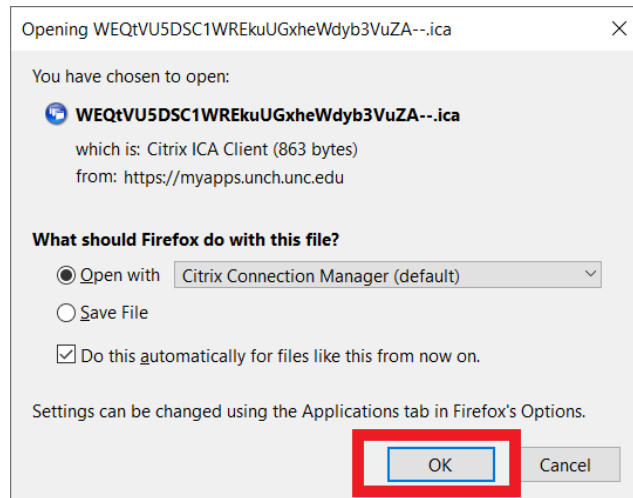

External UNI

Figure 4: Chrome downloading Client

b. If using Firefox, a pop up will appear. Select OK

Figure 5: Firefox client popup

6. An Epic Playground login screen should appear. Use one of the training IDs and passwords below to login.